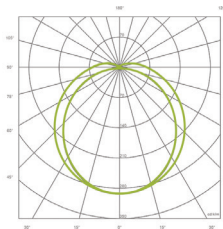

5 years

MODEL	LED	LUM. LUMENS*	SYS. POWER*	CRI	CCT	DIMENSIONS
CRA-22	CREE	504lm	6W	≥80	3000K	110 x 110 x 29mm
CRA-22	CREE	510lm	6W	≥80	4000K	110 x 110 x 29mm

PHOTOMETRIC DATA

SECTION SIZE