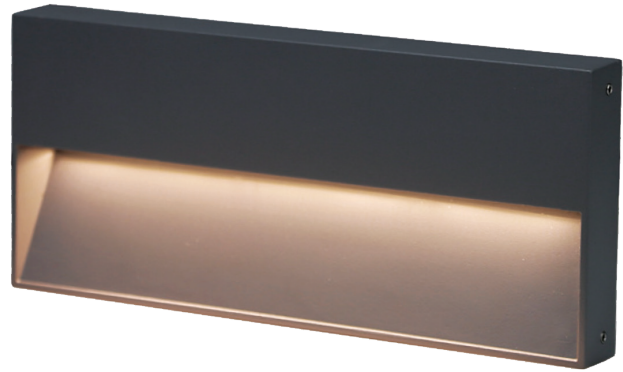

CORA-25

IP65

RAL 7012
(GREY)

HOUSING

Die-Cast Aluminium

DIFFUSER

High-Strength Tempered Glass Face

LED MODULE

Cree

CCT OPTIONS

4000K, 3000K, Red, Blue, Green or Amber

DRIVER

Remote

DIMMING OPTIONS

DALI, Touch Dim, DSI or 1V-10V

INPUT VOLTAGE

220V-240V AC/50Hz

OPERATING TEMPERATURE RANGE

-20°C to +40°C

MAINTENANCE OF LUMEN

L70 50,000 hours at 25°C

DRIVER LIFETIME

50,000 hours

SYSTEM WARRANTY

5 years