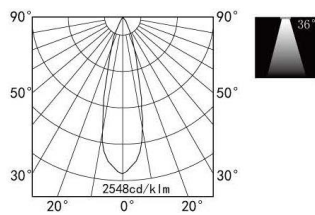

-20°C to +40°C

MAINTENANCE OF LUMEN

L70 50,000 hours at 25°C

DRIVER LIFETIME

50,000 hours

SYSTEM WARRANTY

5 years

MODEL	LED	LUM. LUMENS*	SYS. POWER*	CRI	CCT	BEAM ANGLE	DIMENSIONS
NXE-217	CREE	1265lm	15W	≥80, 90	3000K, 4000K	36°, 60°	ø120 (178) x 180 + (140)mm

PHOTOMETRIC DATA

SECTION SIZE