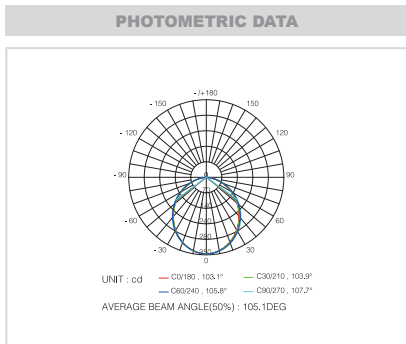

PARAMETERS										
MODEL	DIMENSIONS	LIGHT SOURCE	LED QTY	MIN CUT	FPC WIDTH	LUMENS	LED POWER	CRI	CCT	VOLTAGE
SLR-13	2500 x 24 x 13mm	D560	60/m	6/100mm	10mm	880lm/m	14.4W/m	≥80	3000K 4000K	24V

\*Technical information based on AL-TV-14 LED tape, for other types, please refer to Astro-LED Tape.