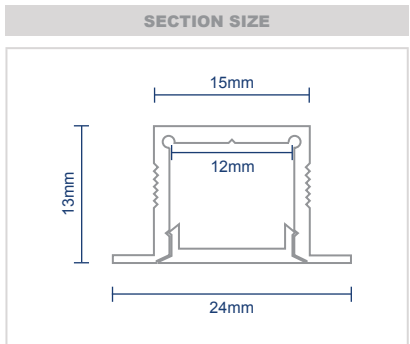

PARAMETERS										
MODEL	DIMENSIONS	LIGHT SOURCE	LED QTY	MIN CUT	FPC WIDTH	LUMENS	LED POWER	CRI	CCT	VOLTAGE
SLR-13	2500 x 24 x 13mm	D560	60/m	6/100mm	10mm	880lm/m	14.4W/m	≥80	3000K 4000K	24V

\*Technical information based on AL-TV-14 LED tape, for other types, please refer to Astro-LED Tape.